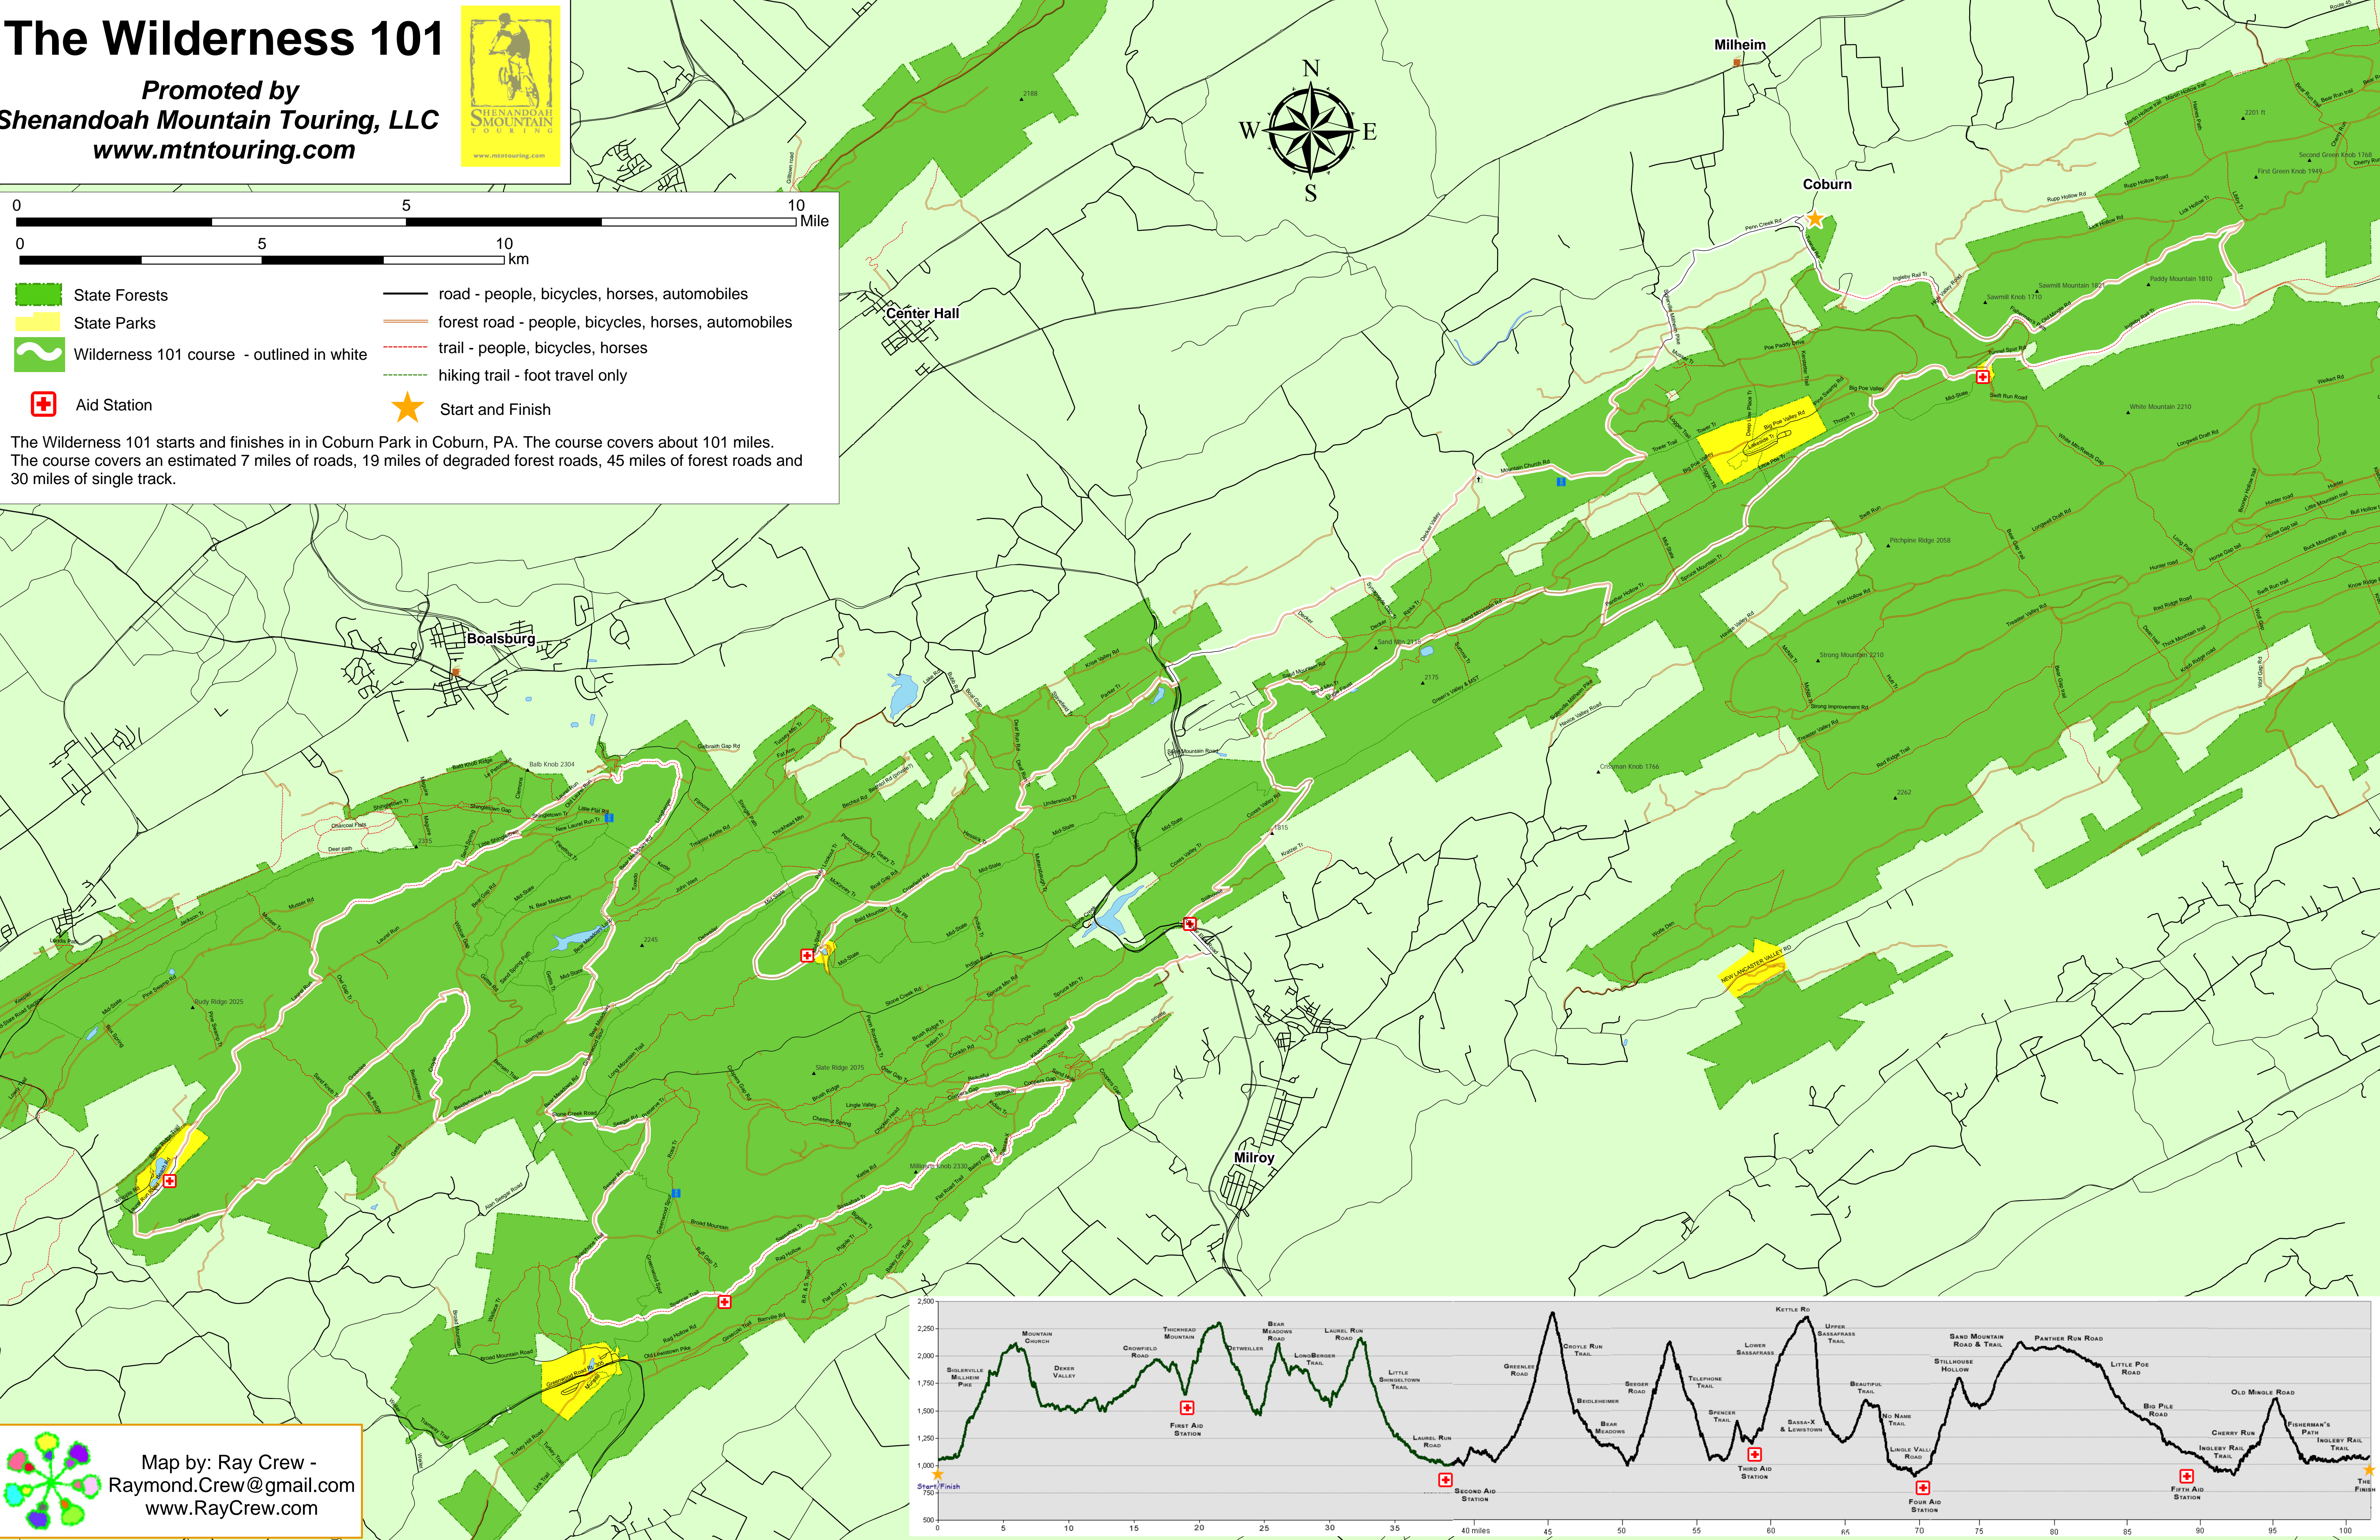

The Wilderness 101

Promoted by
Shenandoah Mountain Touring, LLC
www.mtntouring.com

- State Forests
- State Parks
- Wilderness 101 course - outlined in white
- + Aid Station
- ★ Start and Finish
- road - people, bicycles, horses, automobiles
- forest road - people, bicycles, horses, automobiles
- trail - people, bicycles, horses
- hiking trail - foot travel only

The Wilderness 101 starts and finishes in in Coburn Park in Coburn, PA. The course covers about 101 miles. The course covers an estimated 7 miles of roads, 19 miles of degraded forest roads, 45 miles of forest roads and 30 miles of single track.

Map by: Ray Crew -
Raymond.Crew@gmail.com
www.RayCrew.com