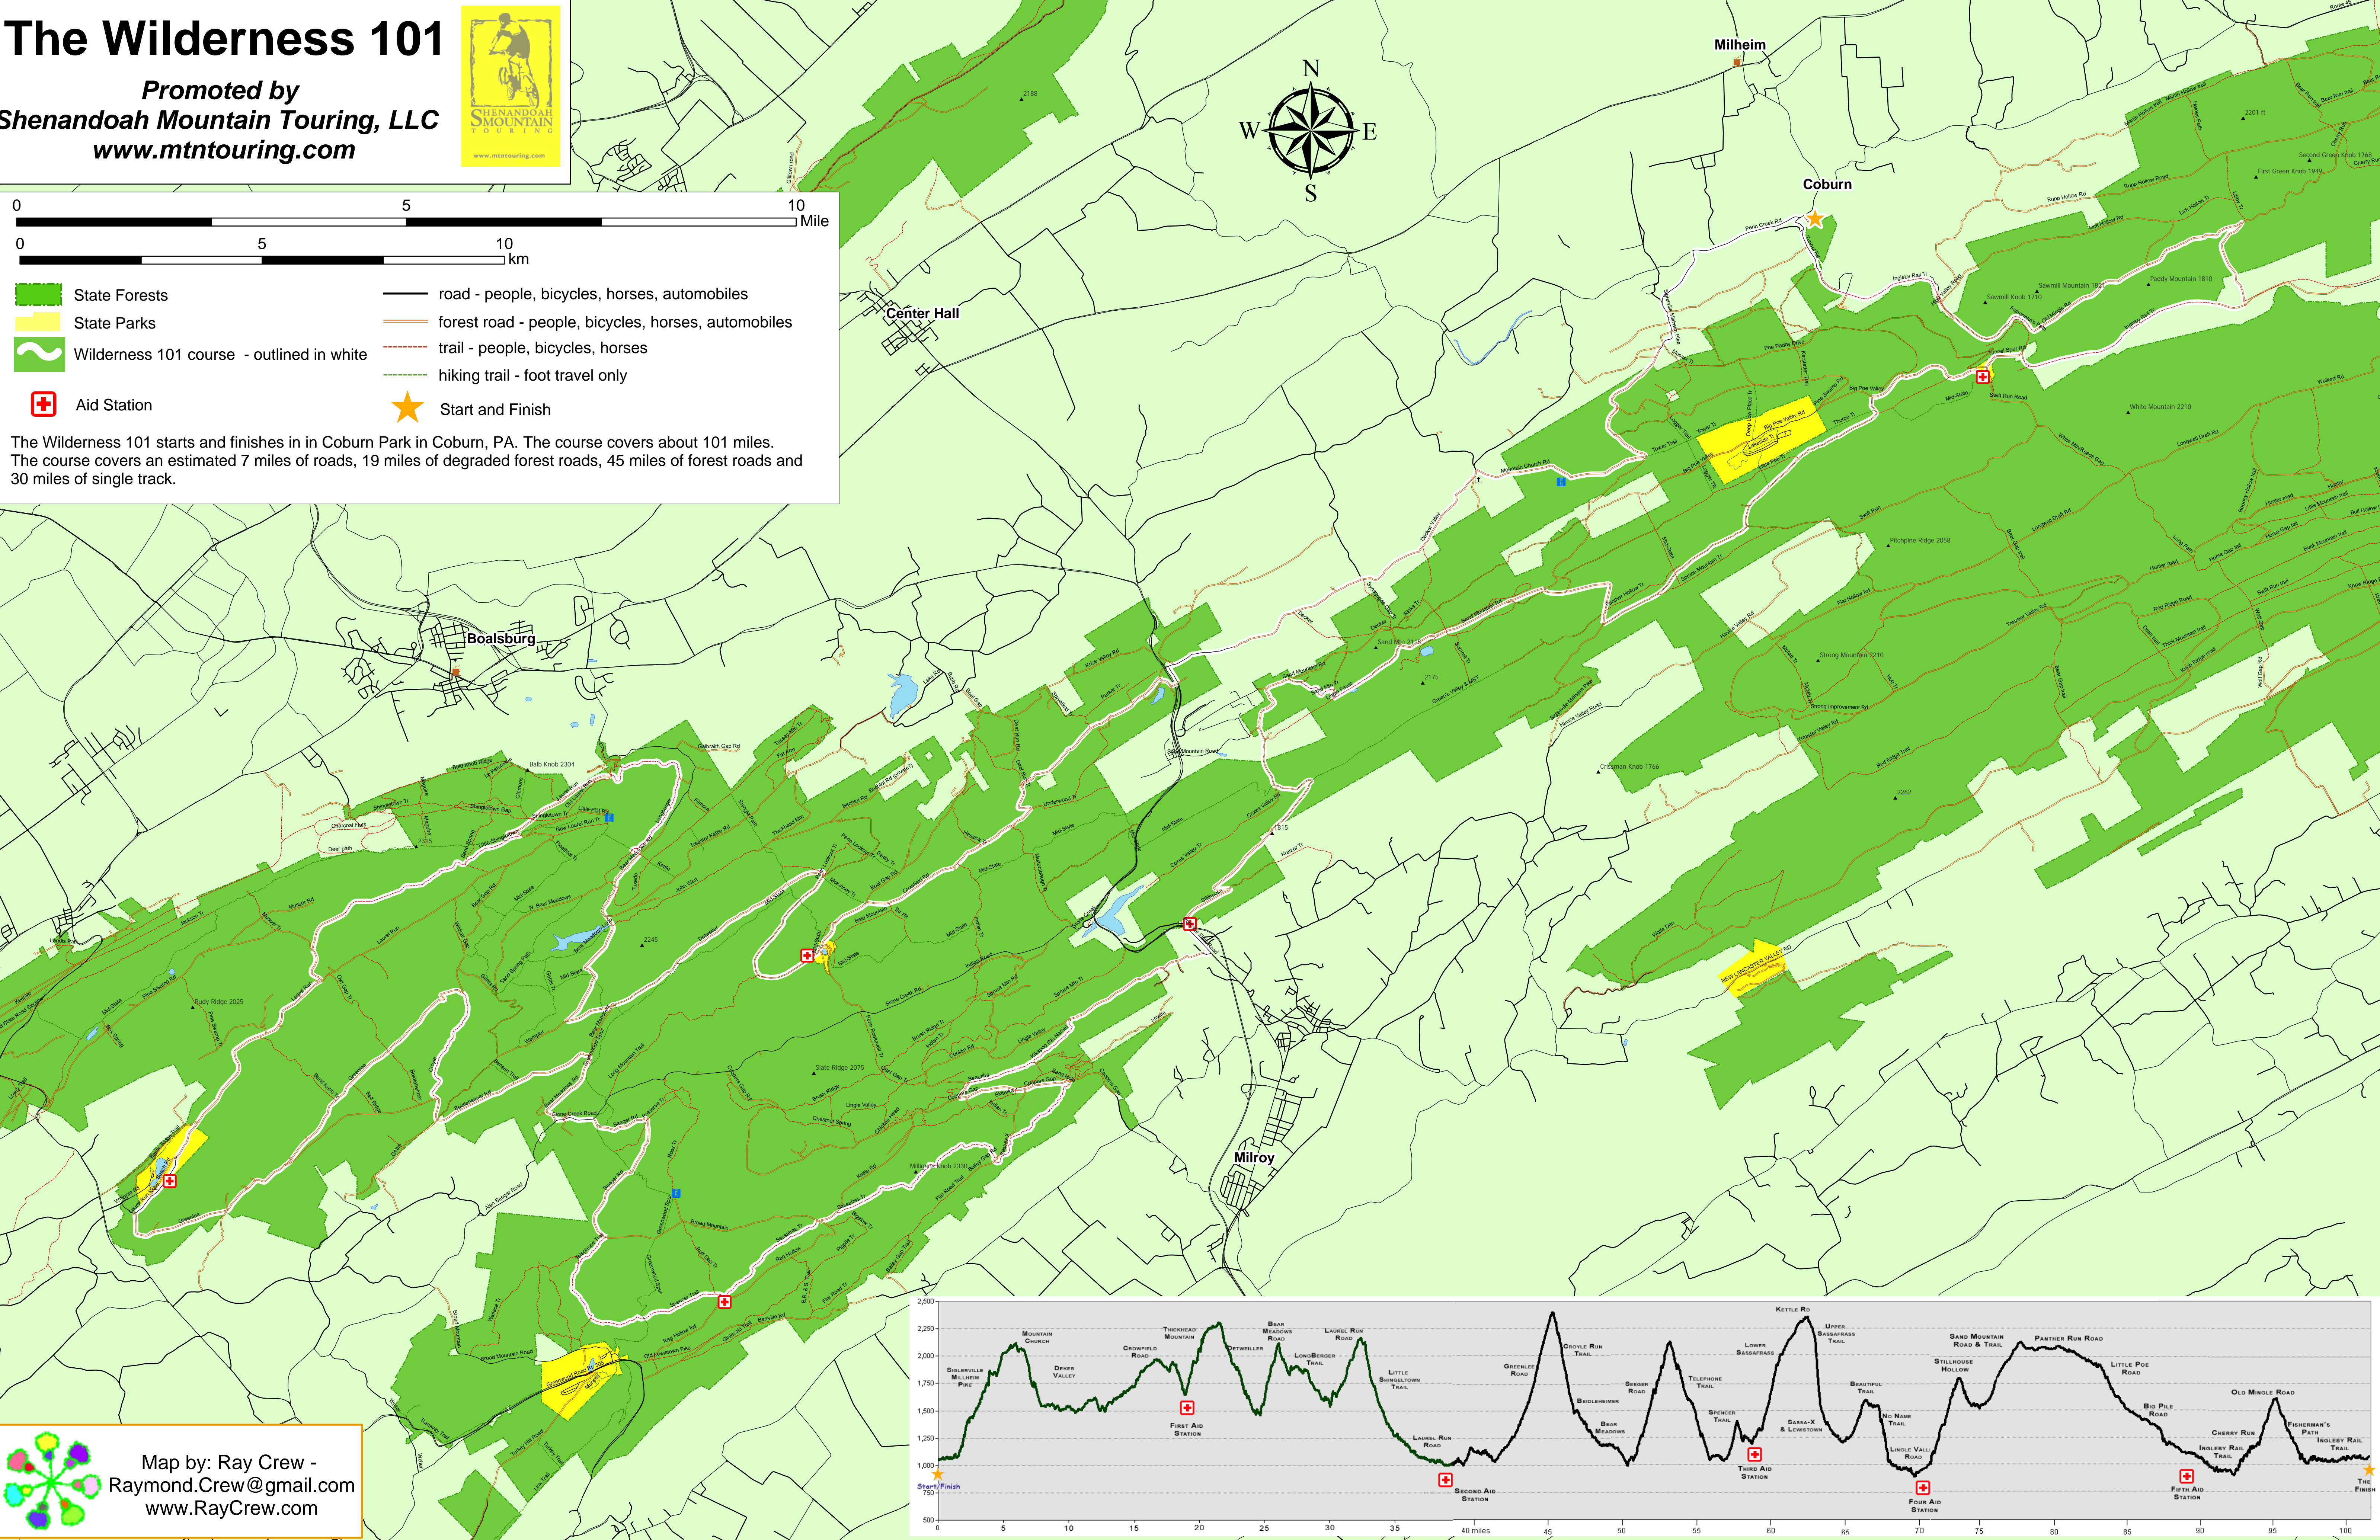

The Wilderness 101

Promoted by
Shenandoah Mountain Touring, LLC
www.mntouring.com

- State Forests
- State Parks
- Wilderness 101 course - outlined in white
- Aid Station
- road - people, bicycles, horses, automobiles
- forest road - people, bicycles, horses, automobiles
- trail - people, bicycles, horses
- hiking trail - foot travel only
- Start and Finish

The Wilderness 101 starts and finishes in in Coburn Park in Coburn, PA. The course covers about 101 miles. The course covers an estimated 7 miles of roads, 19 miles of degraded forest roads, 45 miles of forest roads and 30 miles of single track.

Map by: Ray Crew -
Raymond.Crew@gmail.com
www.RayCrew.com